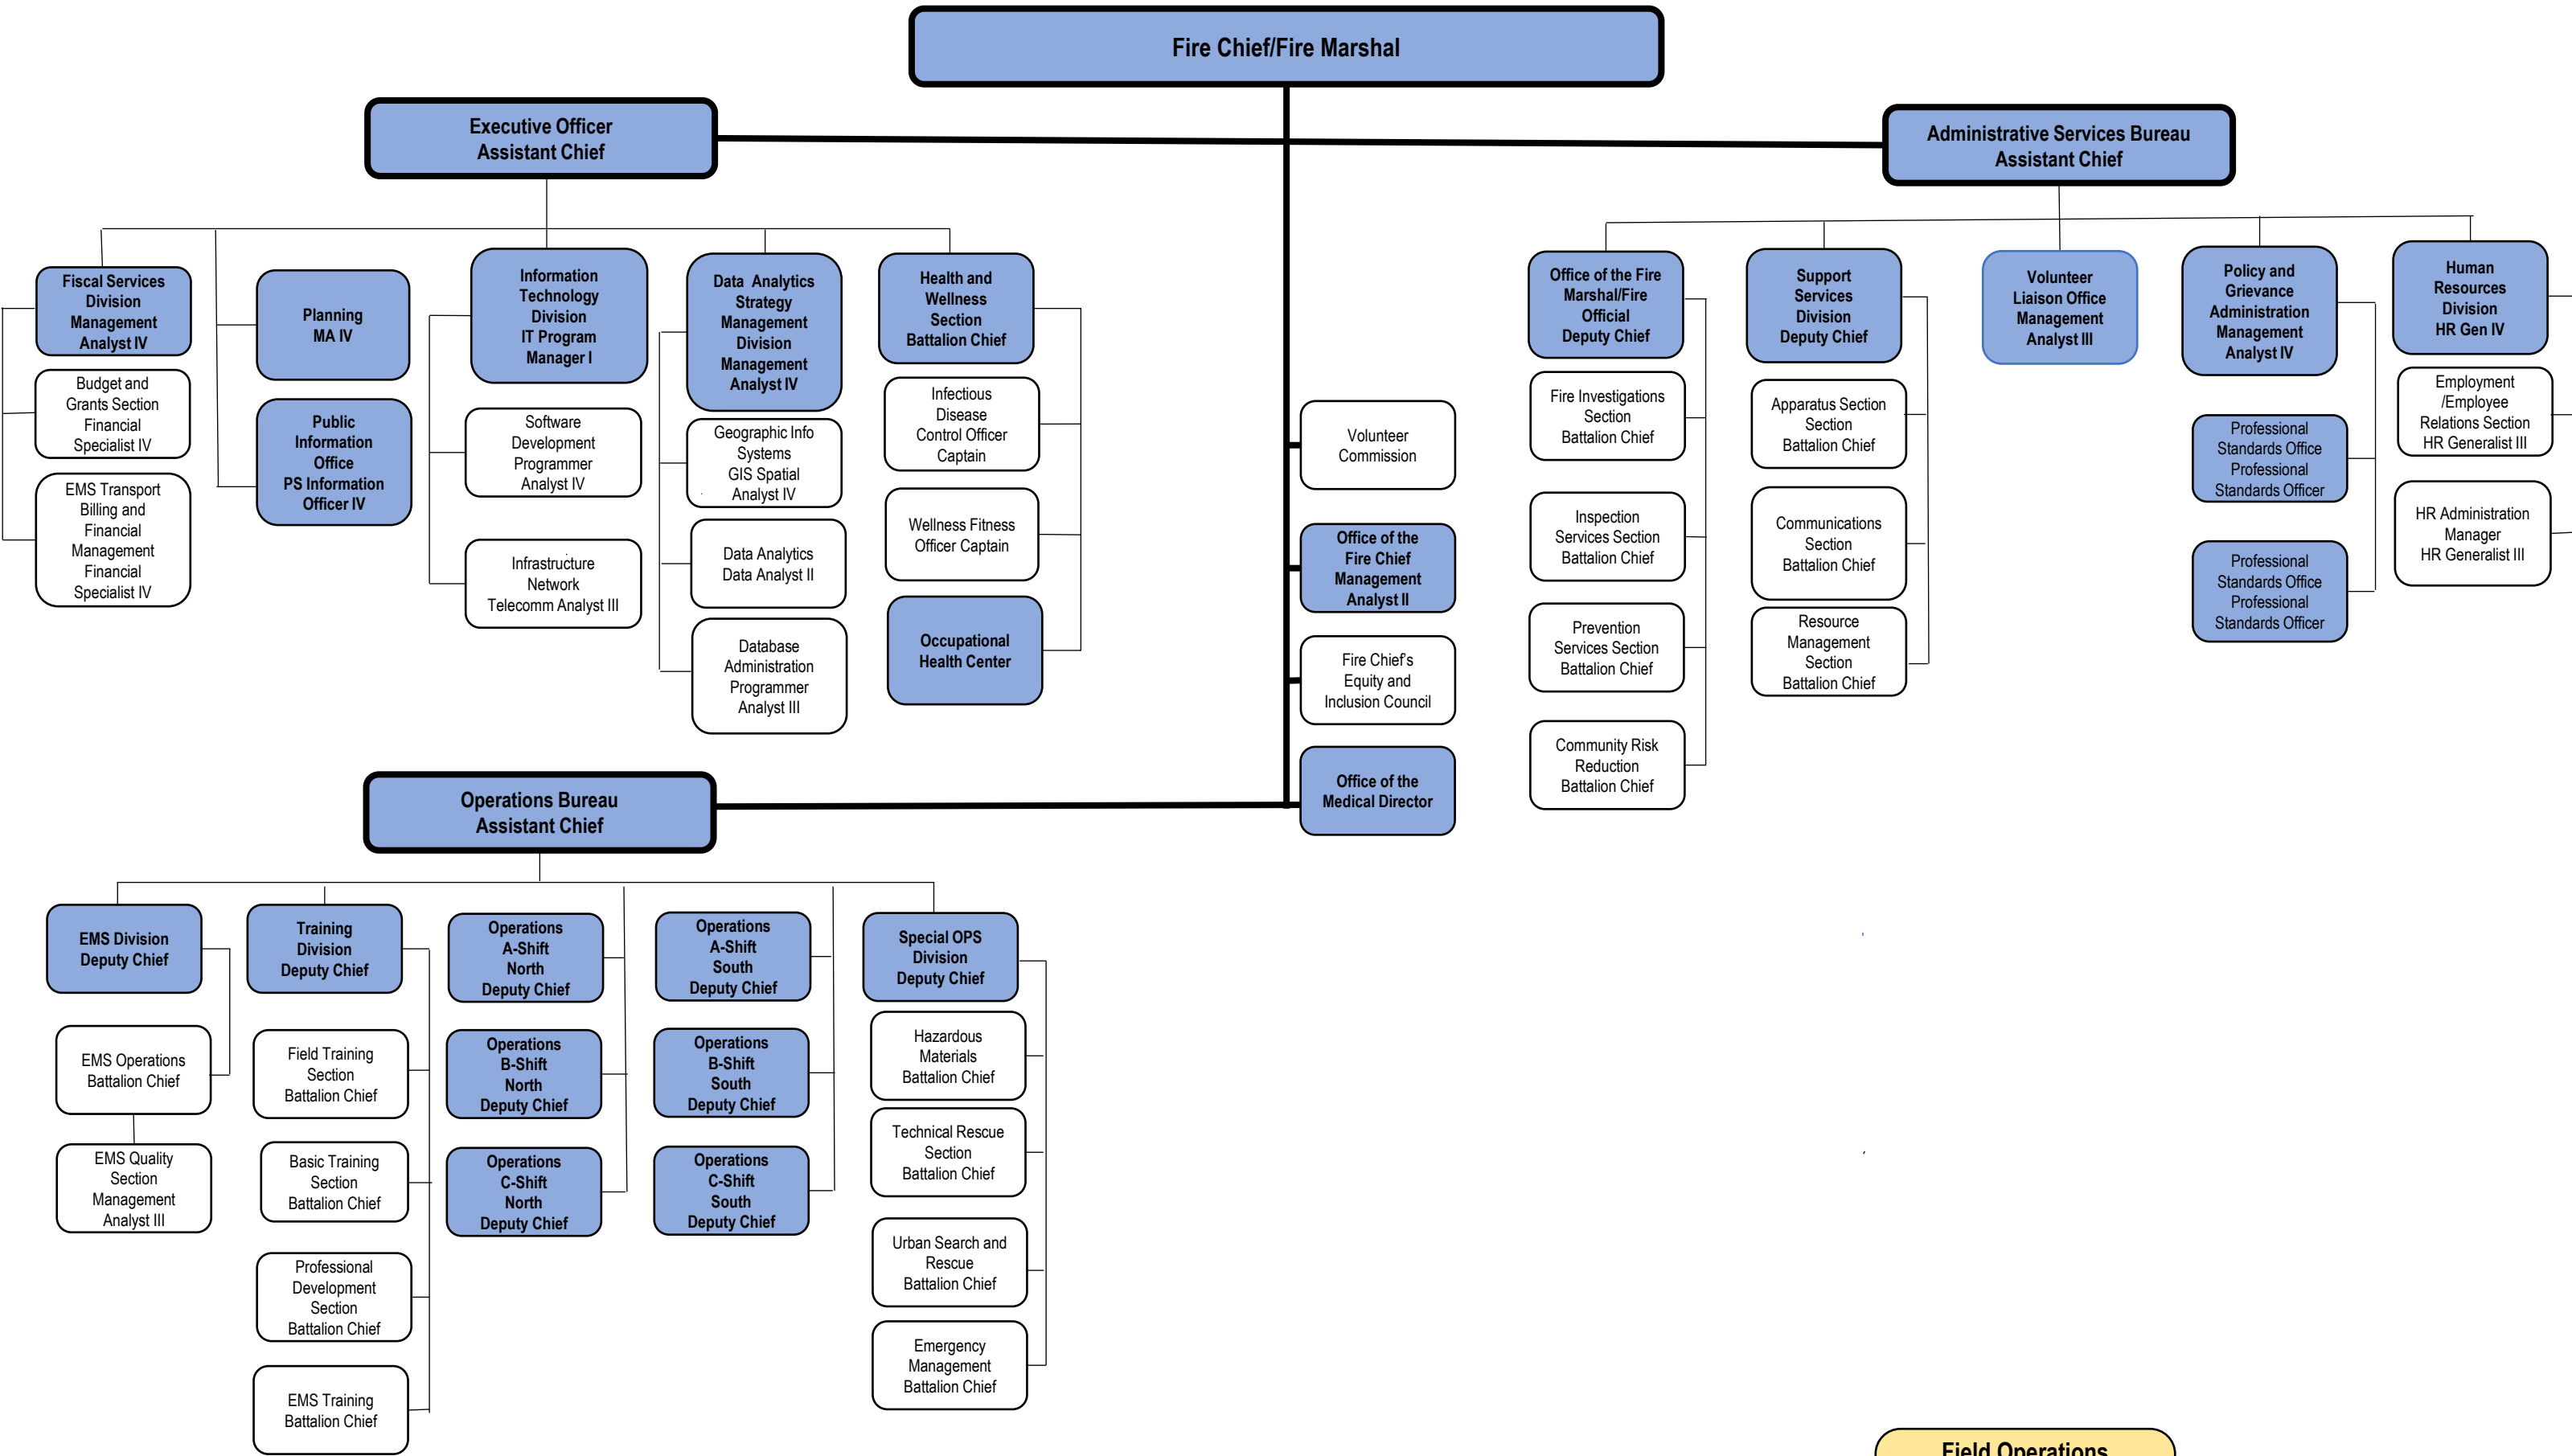

# FIRE AND RESCUE DEPARTMENT FUNCTIONAL ORGANIZATION CHART

**Field Operations**  
 3 Operational Shifts  
 8 Battalions  
 39 Fire Stations

**Legend**  
Senior Leadership Team